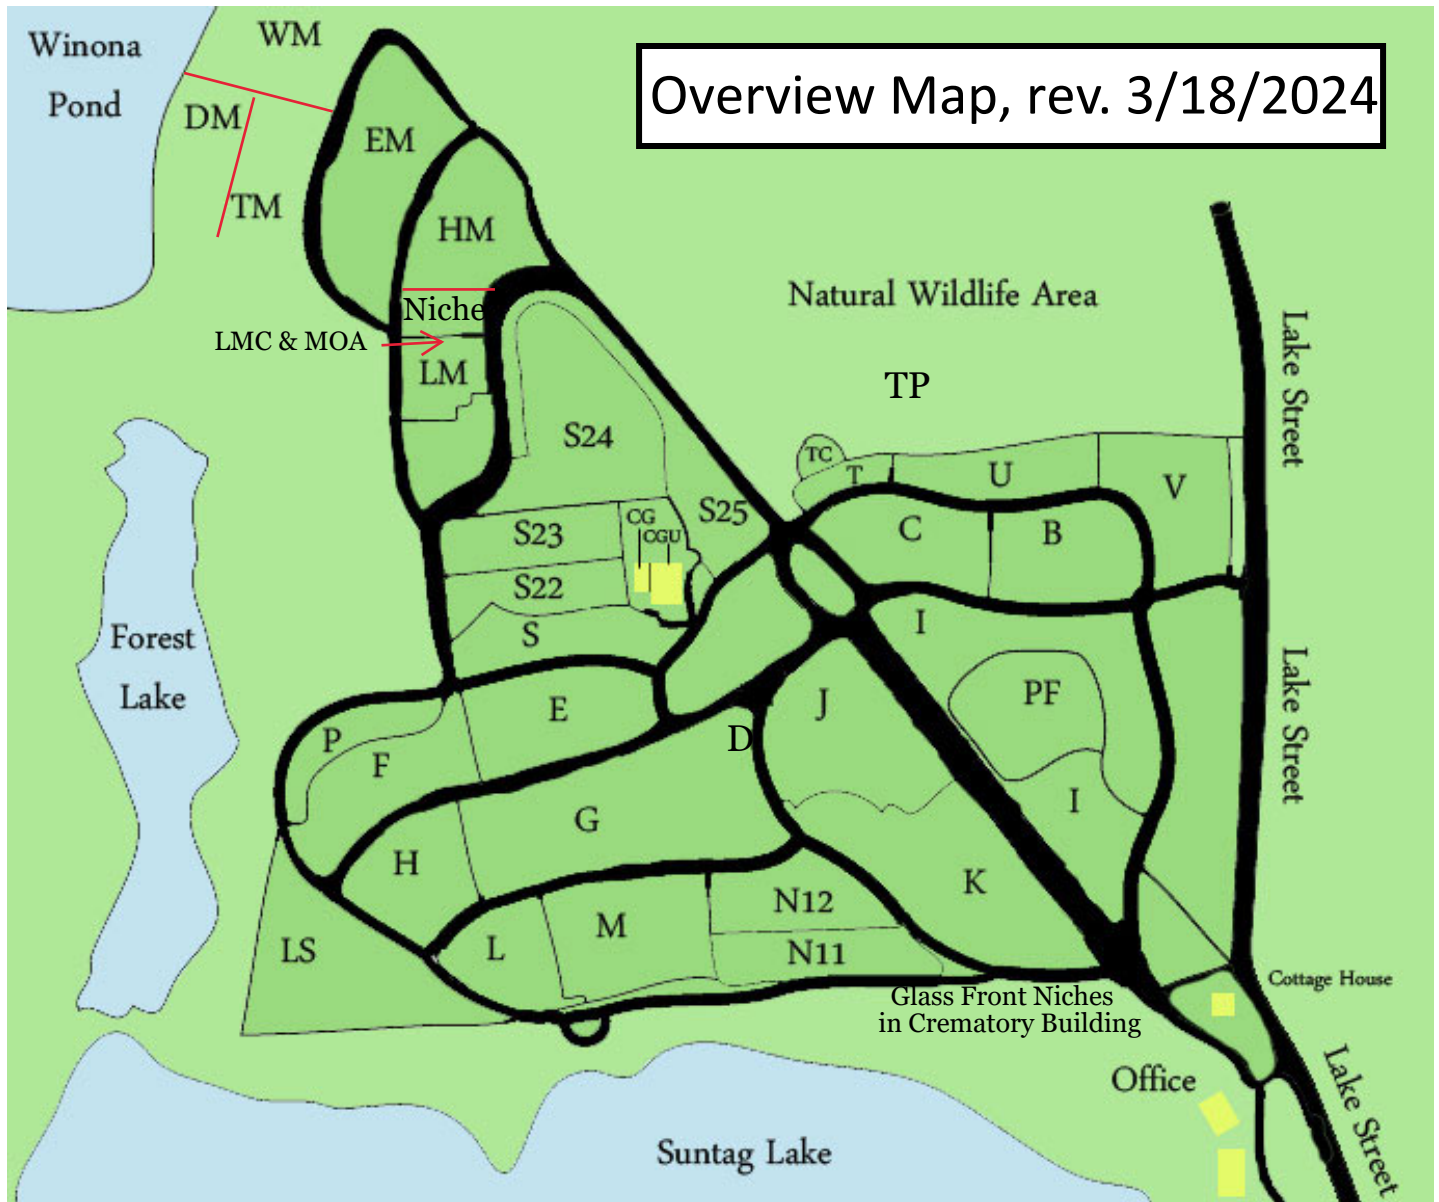

Puritan Lawn Memorial Park

Traditional or Cremation Areas Available (space for 2) (Preneed Savings: discount by \$500 thru 7/01/24):

- ◆ Waterfront Areas : WM (Whitman Meadows), \$7,500
- ◆ Waterfront Areas : LS (Lakeside), TM (Thoreau Meadows), and DM (Dickenson Meadows), \$6,150
- ◆ Waterview Areas: EM (Emerson Meadows), and LM (Longfellow Meadows), \$5,750
- ◆ Interior Developed: HM (Hawthorne Meadows), S24/S25 (Cathedral Pines), and PF (Pierce Freedom), \$5,250
- ◆ Pre-Developed Section: TP (The Preserve), \$5,000

Dedicated Cremation Areas (space for 2), (Preneed Savings: discount by \$500 thru 07/01/24):

- ◆ Glass Front Niches: Interior passcode entry, glass front niches in crematory building, start at \$5,150
- ◆ Hawthorne Niches: Outside free-standing niches, start at \$4,300
- ◆ In-ground Waterview: LMC (Longfellow cremation), \$3,650
- ◆ In-ground interior areas: CGU (Cremation Garden Upper), TC (Section T cremation), \$2,850